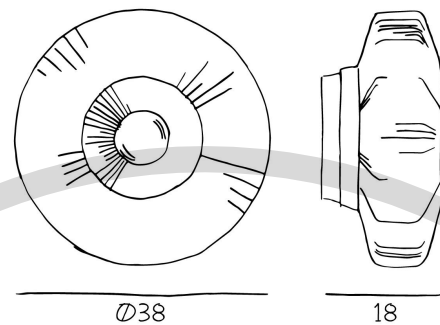

NEW WAVE OPTIC - XL - WALL

Product

Colours

Description

This is the oversized sister to the original New Wave Optic wall.

Dimensions

Lamp height	18	cm
Lamp diameter	Ø38	cm
Wire length	200	cm
Item weight	2,4	kg

Light source

Recommended bulb type:
 Globe bulb Ø80 mm

Socket: E27

Voltage: 220 - 240 V (CE)
 110 V (US)

Max. light output:
 3,5 W LED

Colour Temp.: 2200 Kelvin

Lumen: 245

Dimmable: Yes

Lightbulb incl.:
 No

Technical drawing

With out Eyeball

With Eyeball

Installation instructions

OPTIC WALL

put this silicon sheet here
which can avoid touch between
glass and sockt cup