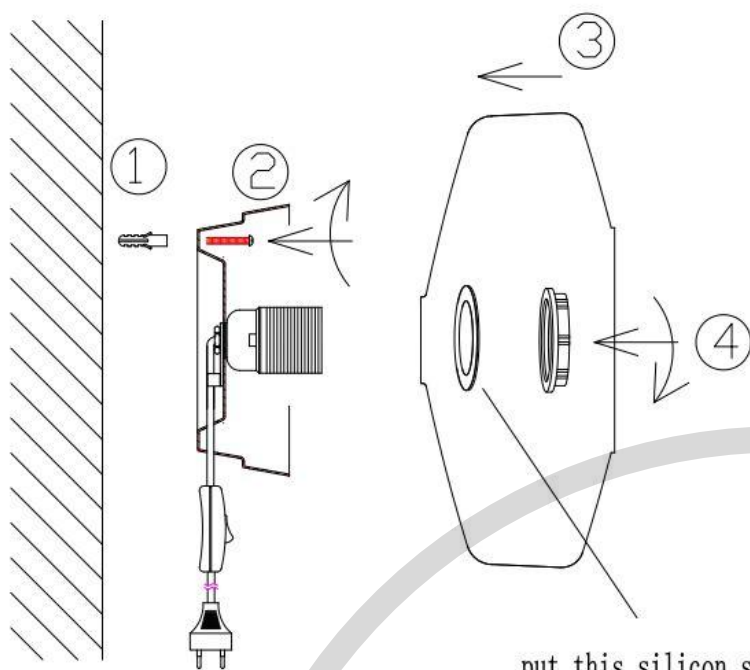

Light source

Recommended bulb type:
 Globe bulb Ø80 mm

Socket: E27

Voltage: 220 - 240 V (CE)
 110 V (US)

Max. light output:
 3,5 W LED

Colour Temp.: 2200 Kelvin

Lumen: 245

Dimmable: Yes

Lightbulb incl.:
 No

Technical drawing

With out Eyeball

With Eyeball

Installation instructions

OPTIC WALL

put this silicon sheet here
which can avoid touch between
glass and sockt cup