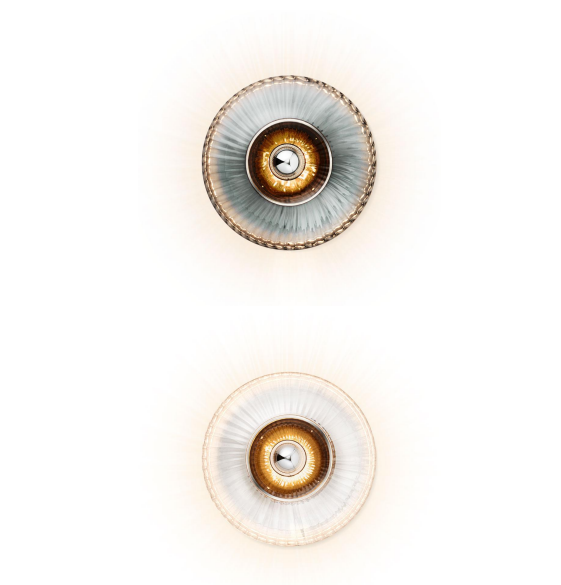

NEW WAVE OPTIC - XL - WALL

Product

Colours

Description

This is the oversized sister to the original New Wave Optic wall.

Dimensions

Lamp height	18	cm
Lamp diameter	Ø38	cm
Wire length	200	cm
Item weight	2,4	kg

Material

Mouth blown and hand painted glass, coated aluminium and textile cord.

Smoke w. silver edge and black base

EAN: 5713874230309

Style No.: 23030

Rose w. gold edge and gold base

EAN: 5713874230323

Style No.: 23032

Clear w. silver edge and black base

EAN: 5713874230316

Style No.: 23031

Package information

Package type: Cardboard box
 Package Measurement:
 L - 43 x W - 43 x H - 29 cm
 Package weight - Total: 3,1 kg
 Number of parcels: 1 pcs.
 Colli quantity: 1 pcs.

Light source

Recommended bulb type:
 Globe bulb Ø80 mm

Socket: E27

Voltage: 220 - 240 V (CE)
 110 V (US)

Max. light output:
 3,5 W LED

Colour Temp.: 2200 Kelvin

Lumen: 245

Dimmable: Yes