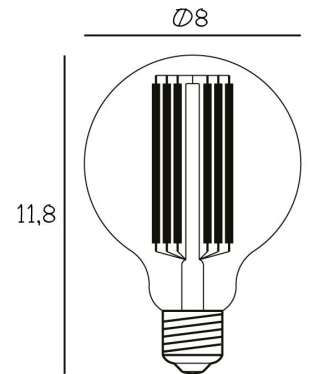

NEW WAVE OPTIC - XL - WALL

Product

Colours

Description

This is the oversized sister to the original New Wave Optic wall.

Dimensions

Lamp height	18	cm
Lamp diameter	Ø38	cm
Wire length	200	cm
Item weight	2,4	kg

Clear w. silver edge and black base

EAN: 5713874230316

Style No.: 23031

Package information

Package type: Cardboard box
 Package Measurement:
 L - 43 x W - 43 x H - 29 cm
 Package weight - Total: 3,1 kg
 Number of parcels: 1 pcs.
 Colli quantity: 1 pcs.

Light source

Recommended bulb type:
 Globe bulb Ø80 mm

Socket: E27

Voltage: 220 - 240 V (CE)
 110 V (US)

Max. light output:
 3,5 W LED

Colour Temp.: 2200 Kelvin

Lumen: 245

Dimmable: Yes

Lightbulb incl.:
 No

Technical drawing

With out Eyeball

With Eyeball

Installation instructions

OPTIC WALL

put this silicon sheet here
which can avoid touch between
glass and sockt cup