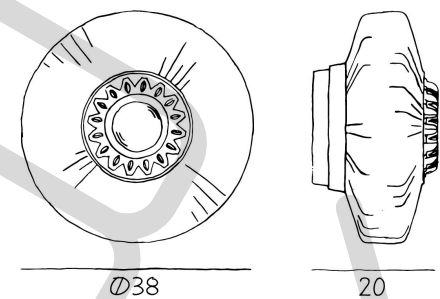

NEW WAVE OPTIC - XL - WALL

Product

Colours

Description

This is the oversized sister to the original New Wave Optic wall.

Dimensions

Lamp height	18	cm
Lamp diameter	Ø38	cm
Wire length	200	cm
Item weight	2,4	kg

Clear w. silver edge and black base

EAN: 5713874230316

Style No.: 23031

Package information

Package type: Cardboard box
 Package Measurement:
 L - 43 x W - 43 x H - 29 cm
 Package weight - Total: 3,1 kg
 Number of parcels: 1 pcs.
 Colli quantity: 1 pcs.

Light source

Recommended bulb type:
 Globe bulb Ø80 mm

Socket: E27

Voltage: 220 - 240 V (CE)
 110 V (US)

Max. light output:
 3,5 W LED

Colour Temp.: 2200 Kelvin

Lumen: 245

Dimmable: Yes

Lightbulb incl.:
 No

Technical drawing

With out Eyeball

With Eyeball

Installation instructions

OPTIC WALL

put this silicon sheet here
which can avoid touch between
glass and sockt cup